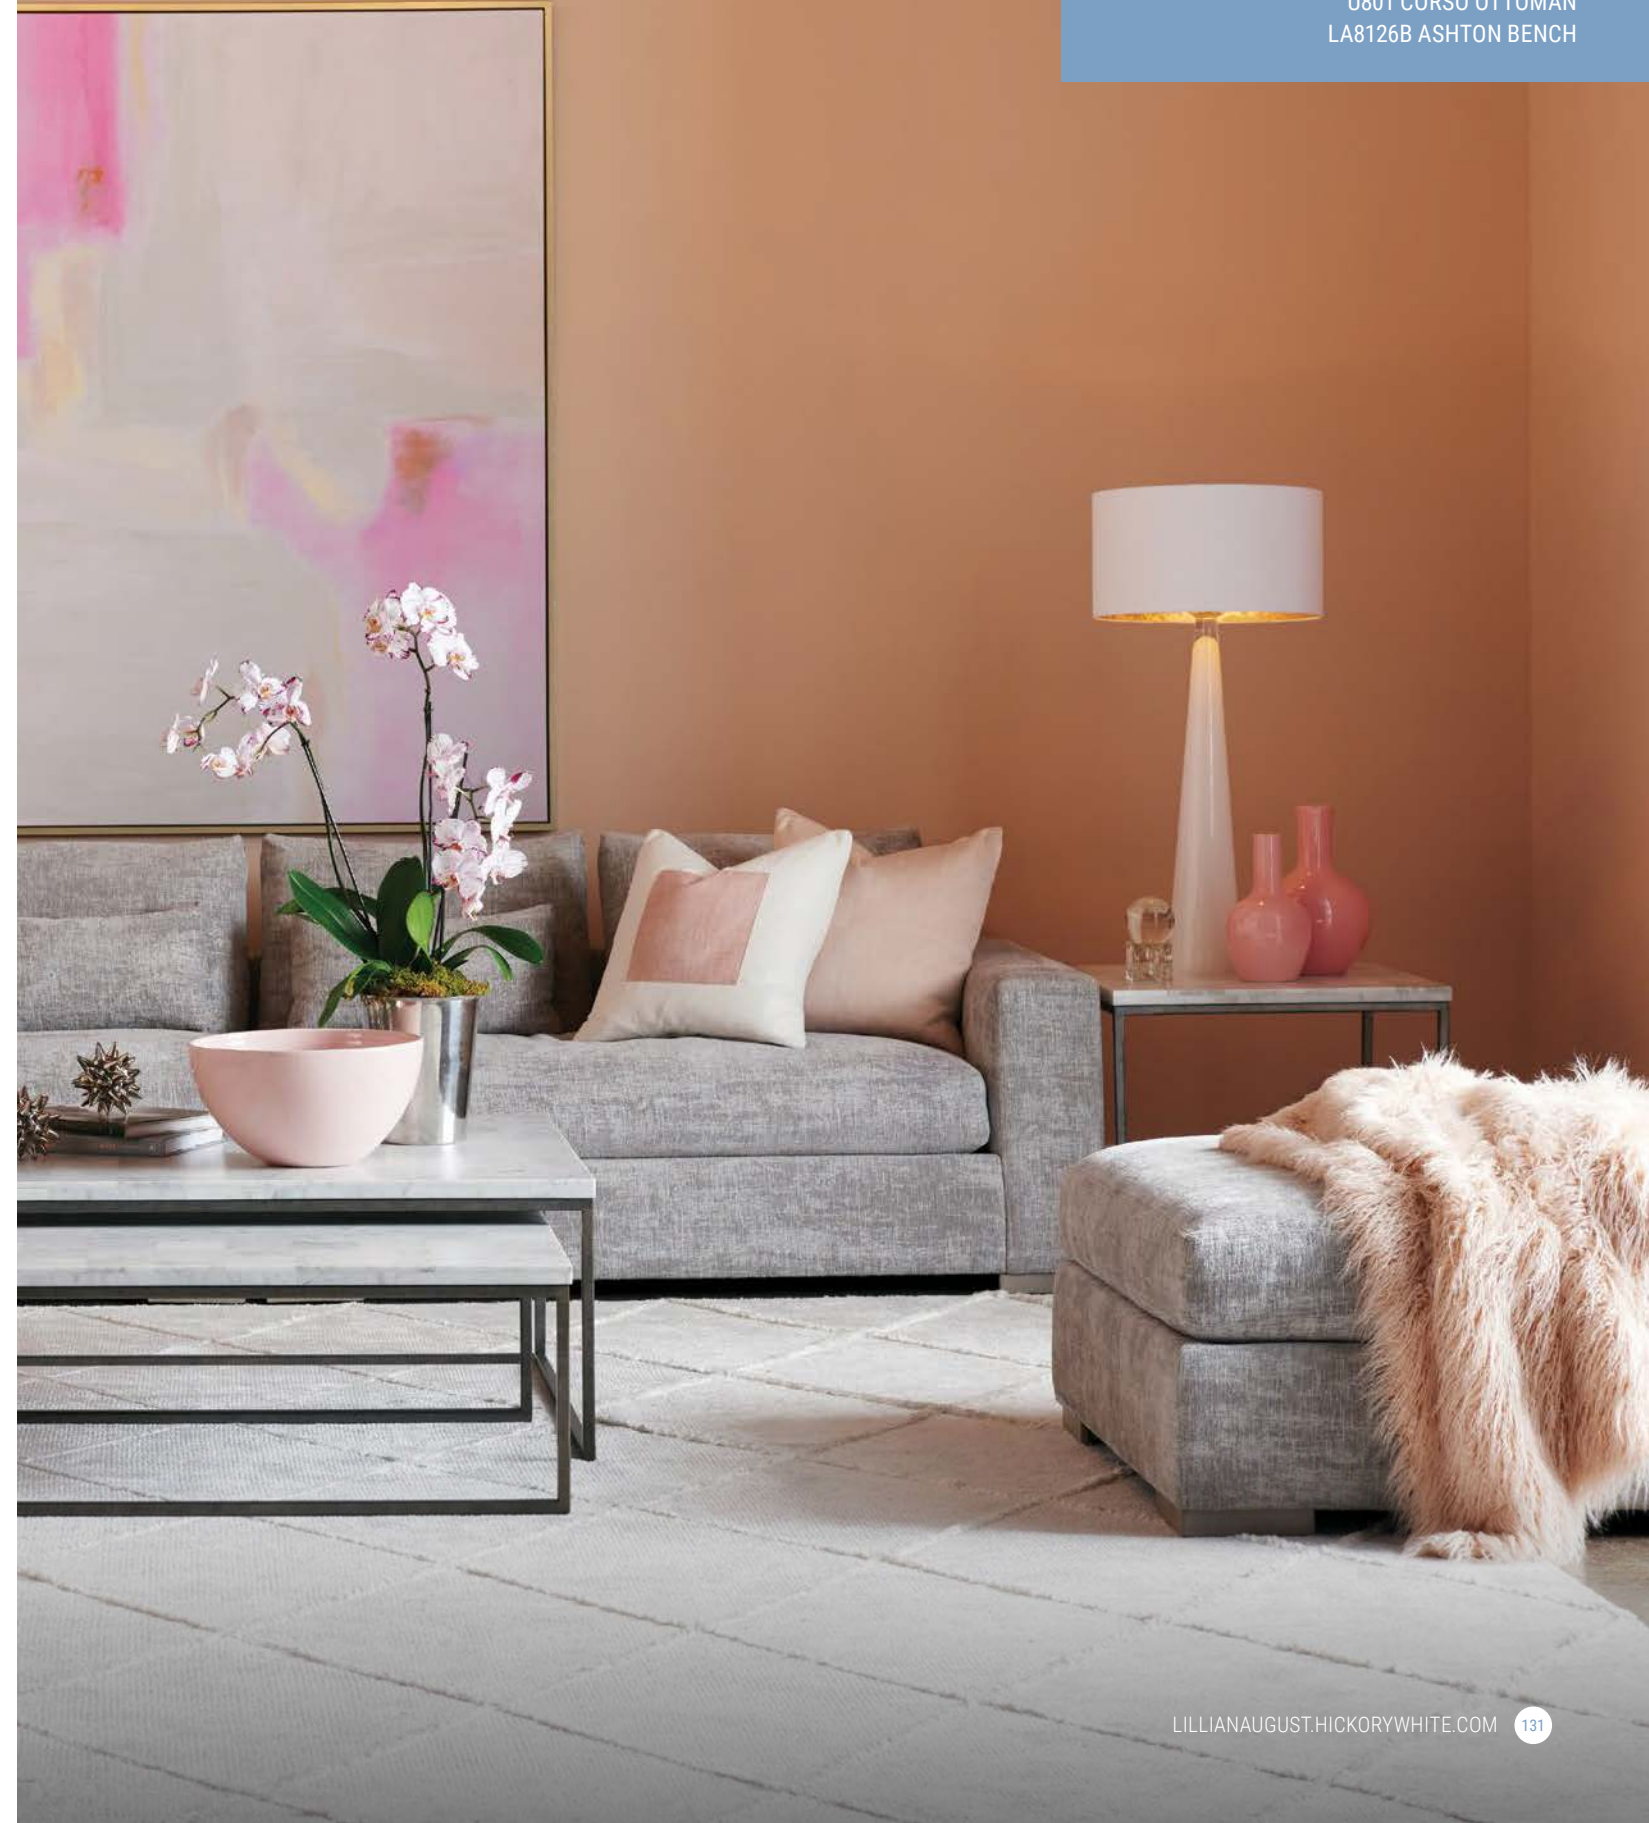

STEP 6 - Select Your Base Style

W - Wood foot
C - Concealed foot

NOTE: Additional 13"x23" Kidney Pillows are eliminated on the #U8 (38 depth) frame styles.

U2LL AND U2LR CORSO SECTIONAL
LW10415 NOLAN BUNCHING COCKTAIL SMALL
LW10414 NOLAN BUNCHING COCKTAIL LARGE
LW10417 NOLAN SIDE TABLE
U801 CORSO OTTOMAN
LA8126B ASHTON BENCH