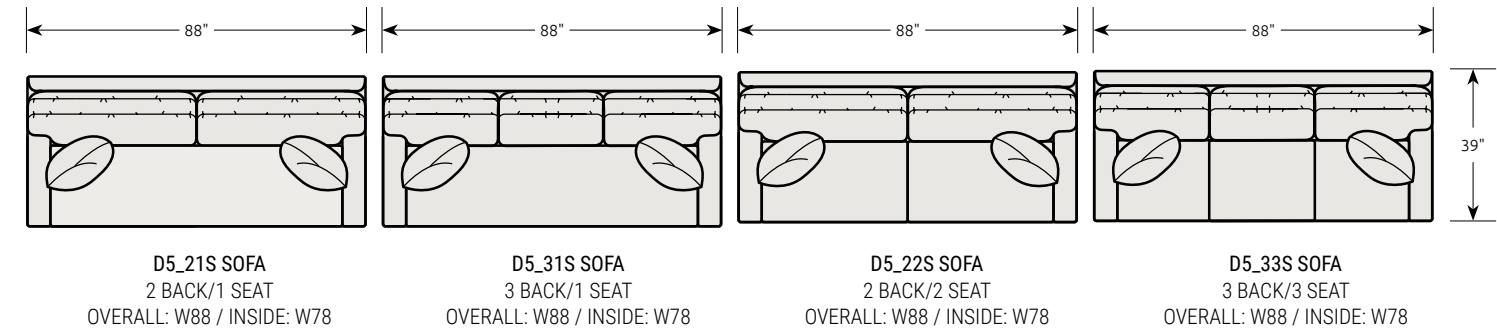

STEP 4 - SELECT FRAME

M = 78" LENGTH S = 88" LENGTH 01C = CHAIR OT = OTTOMAN

M= MID SOFA OVERALL WIDTH = 78" / INSIDE = 68" DIMENSIONS WILL VARY SLIGHTLY WITH ARM CHOICE

S= SOFA OVERALL WIDTH = 88" / INSIDE = 78" DIMENSIONS WILL VARY SLIGHTLY WITH ARM CHOICE