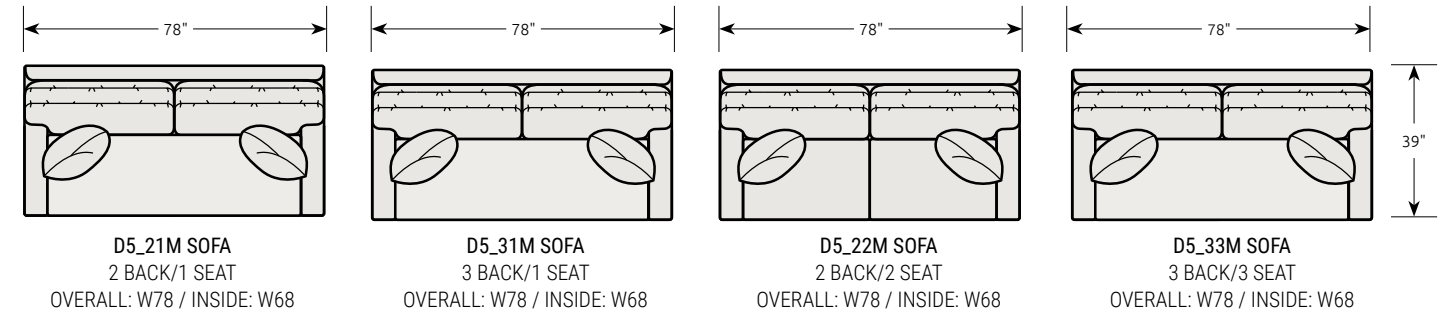

S= SOFA OVERALL WIDTH = 88" / INSIDE = 78"   DIMENSIONS WILL VARY SLIGHTLY WITH ARM CHOICE