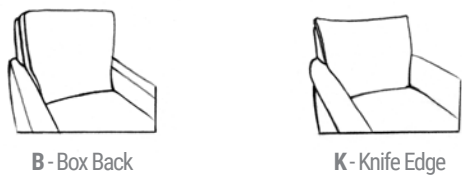

STEP 3 - SELECT BACK STYLE