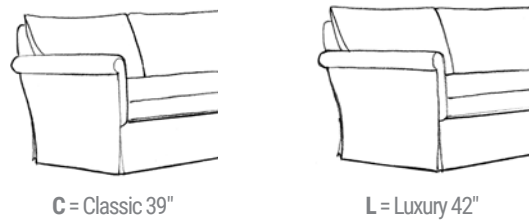

STEP 1 - SELECT DEPTH

STEP 2 - SELECT ARM/CUSHION STYLE