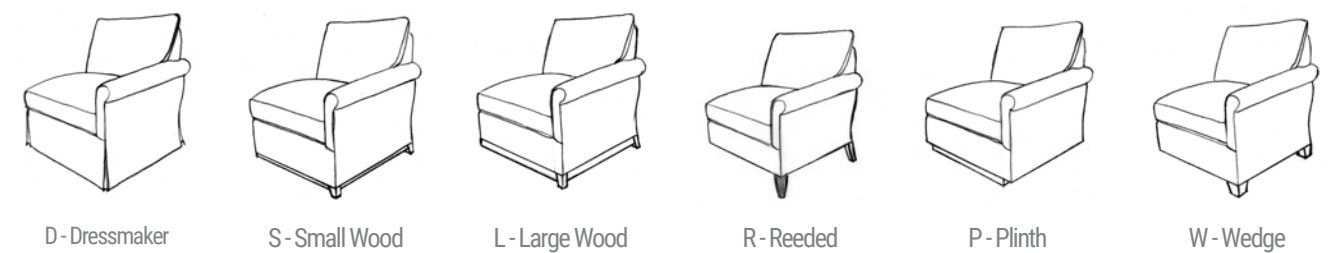

The Custom Shop at Lillian August

CUSTOM SHOP STANDARDS

Loose Pillow Back
Height: 35"
Arm Height: 25"

Seat Height: 19"
Classic Seat Depth: 22"
Luxury Seat Depth 25"

It's easy to order your own custom upholstered pieces. Just follow this illustration & fill in the appropriate box with the chosen letters.

STEP 1 - SELECT DEPTH

STEP 2 - SELECT ARM/CUSHION STYLE

STEP 3 - SELECT BACK STYLE

STEP 4 - SELECT SEAM

STEP 5 - SELECT FRAME STYLE

STEP 6 - SELECT BASE