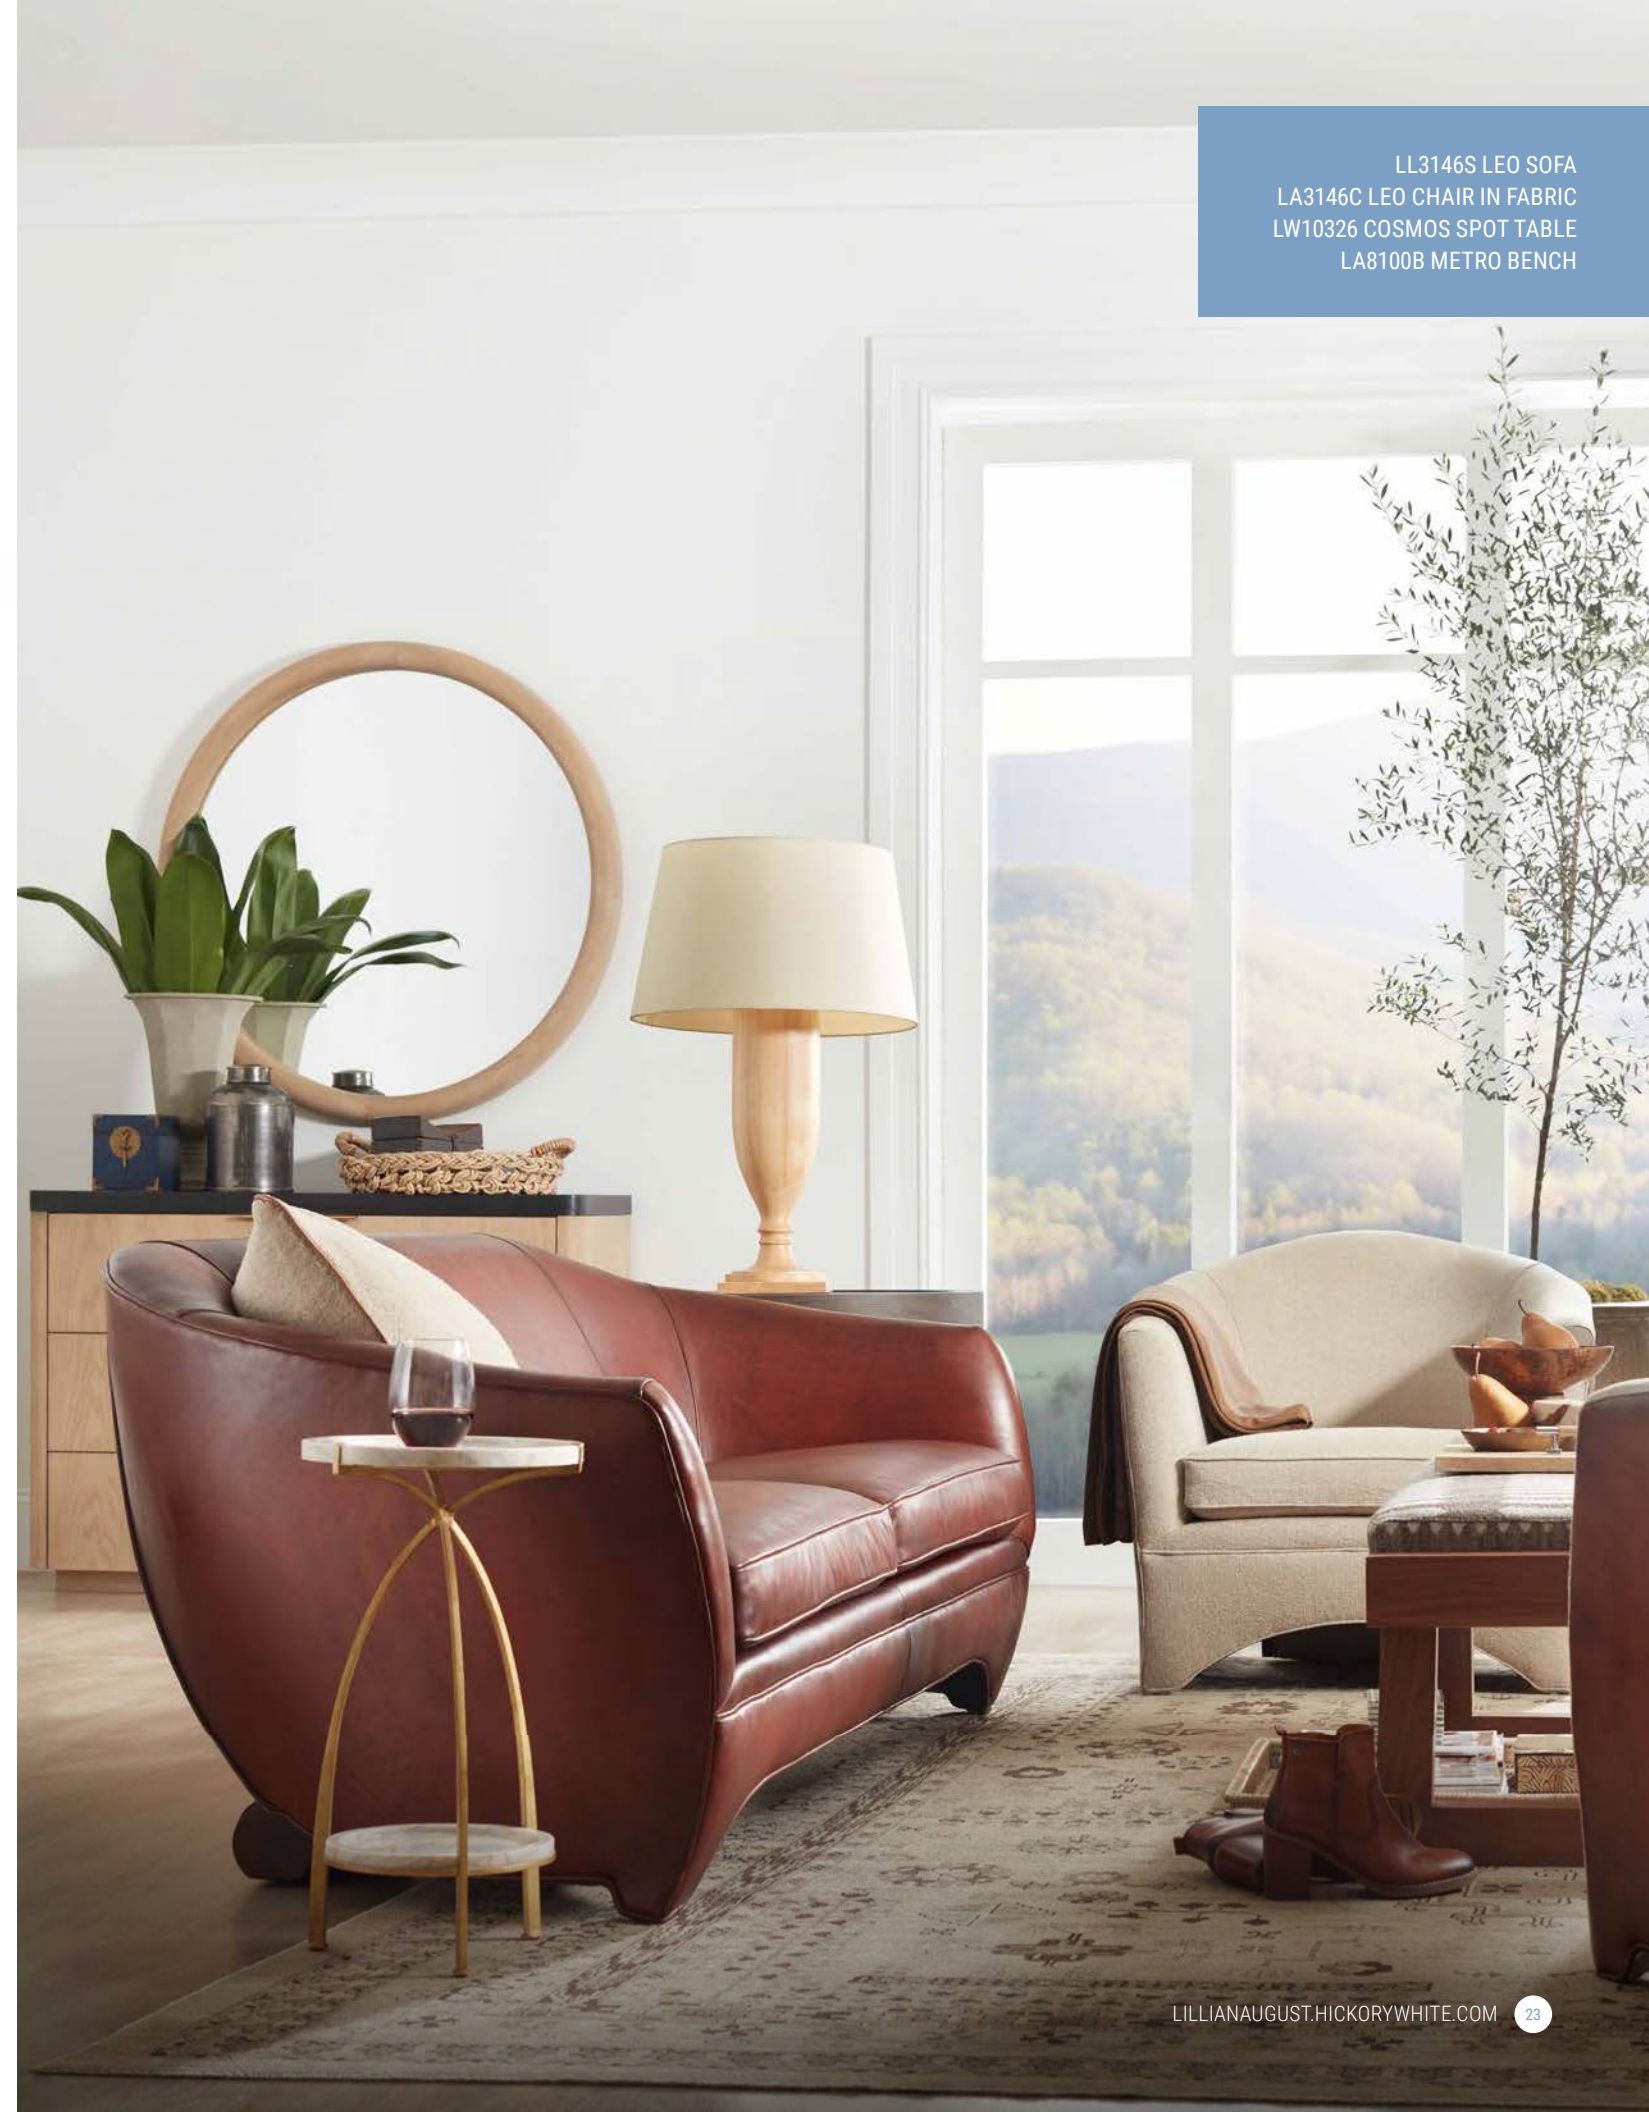

LL3146S LEO SOFA
LA3146C LEO CHAIR IN FABRIC
LW10326 COSMOS SPOT TABLE
LA8100B METRO BENCH