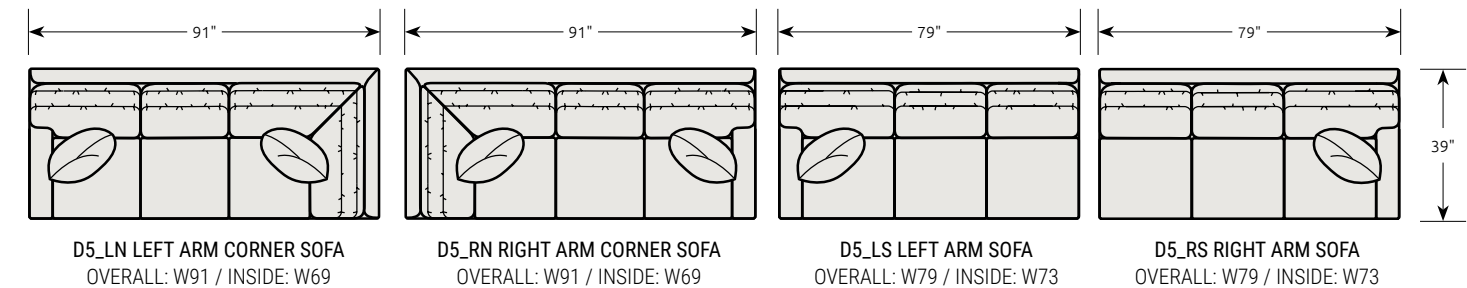

CHAIR/OTTOMAN: DIMENSIONS WILL VARY SLIGHTLY WITH ARM CHOICE