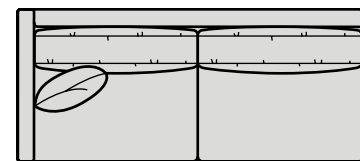

U134-SL Bono Left Arm Sofa

86w 38d 36h
Inside: 82w 22d
Standard With One 20" Throw Pillow