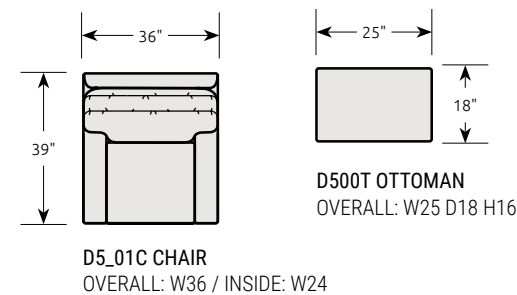

NOTE: Dimensions will vary slightly with arm choice. Ultra down cushion is standard cushion for seats & backs. Sectional sofas standard with 3 seat cushions. Sectional Loveseats standard with 2 seat cushions. *1 - Piece Bench Seat cushions are available on Sectionals at N/C. Must be specified on order as "Special 1-Piece Bench Seat Cushion". Sectional Back Cushions are available only as shown. Standard Finish: Antique Walnut Throw Pillows: Standard as shown above on Sofas & Sectional pieces.