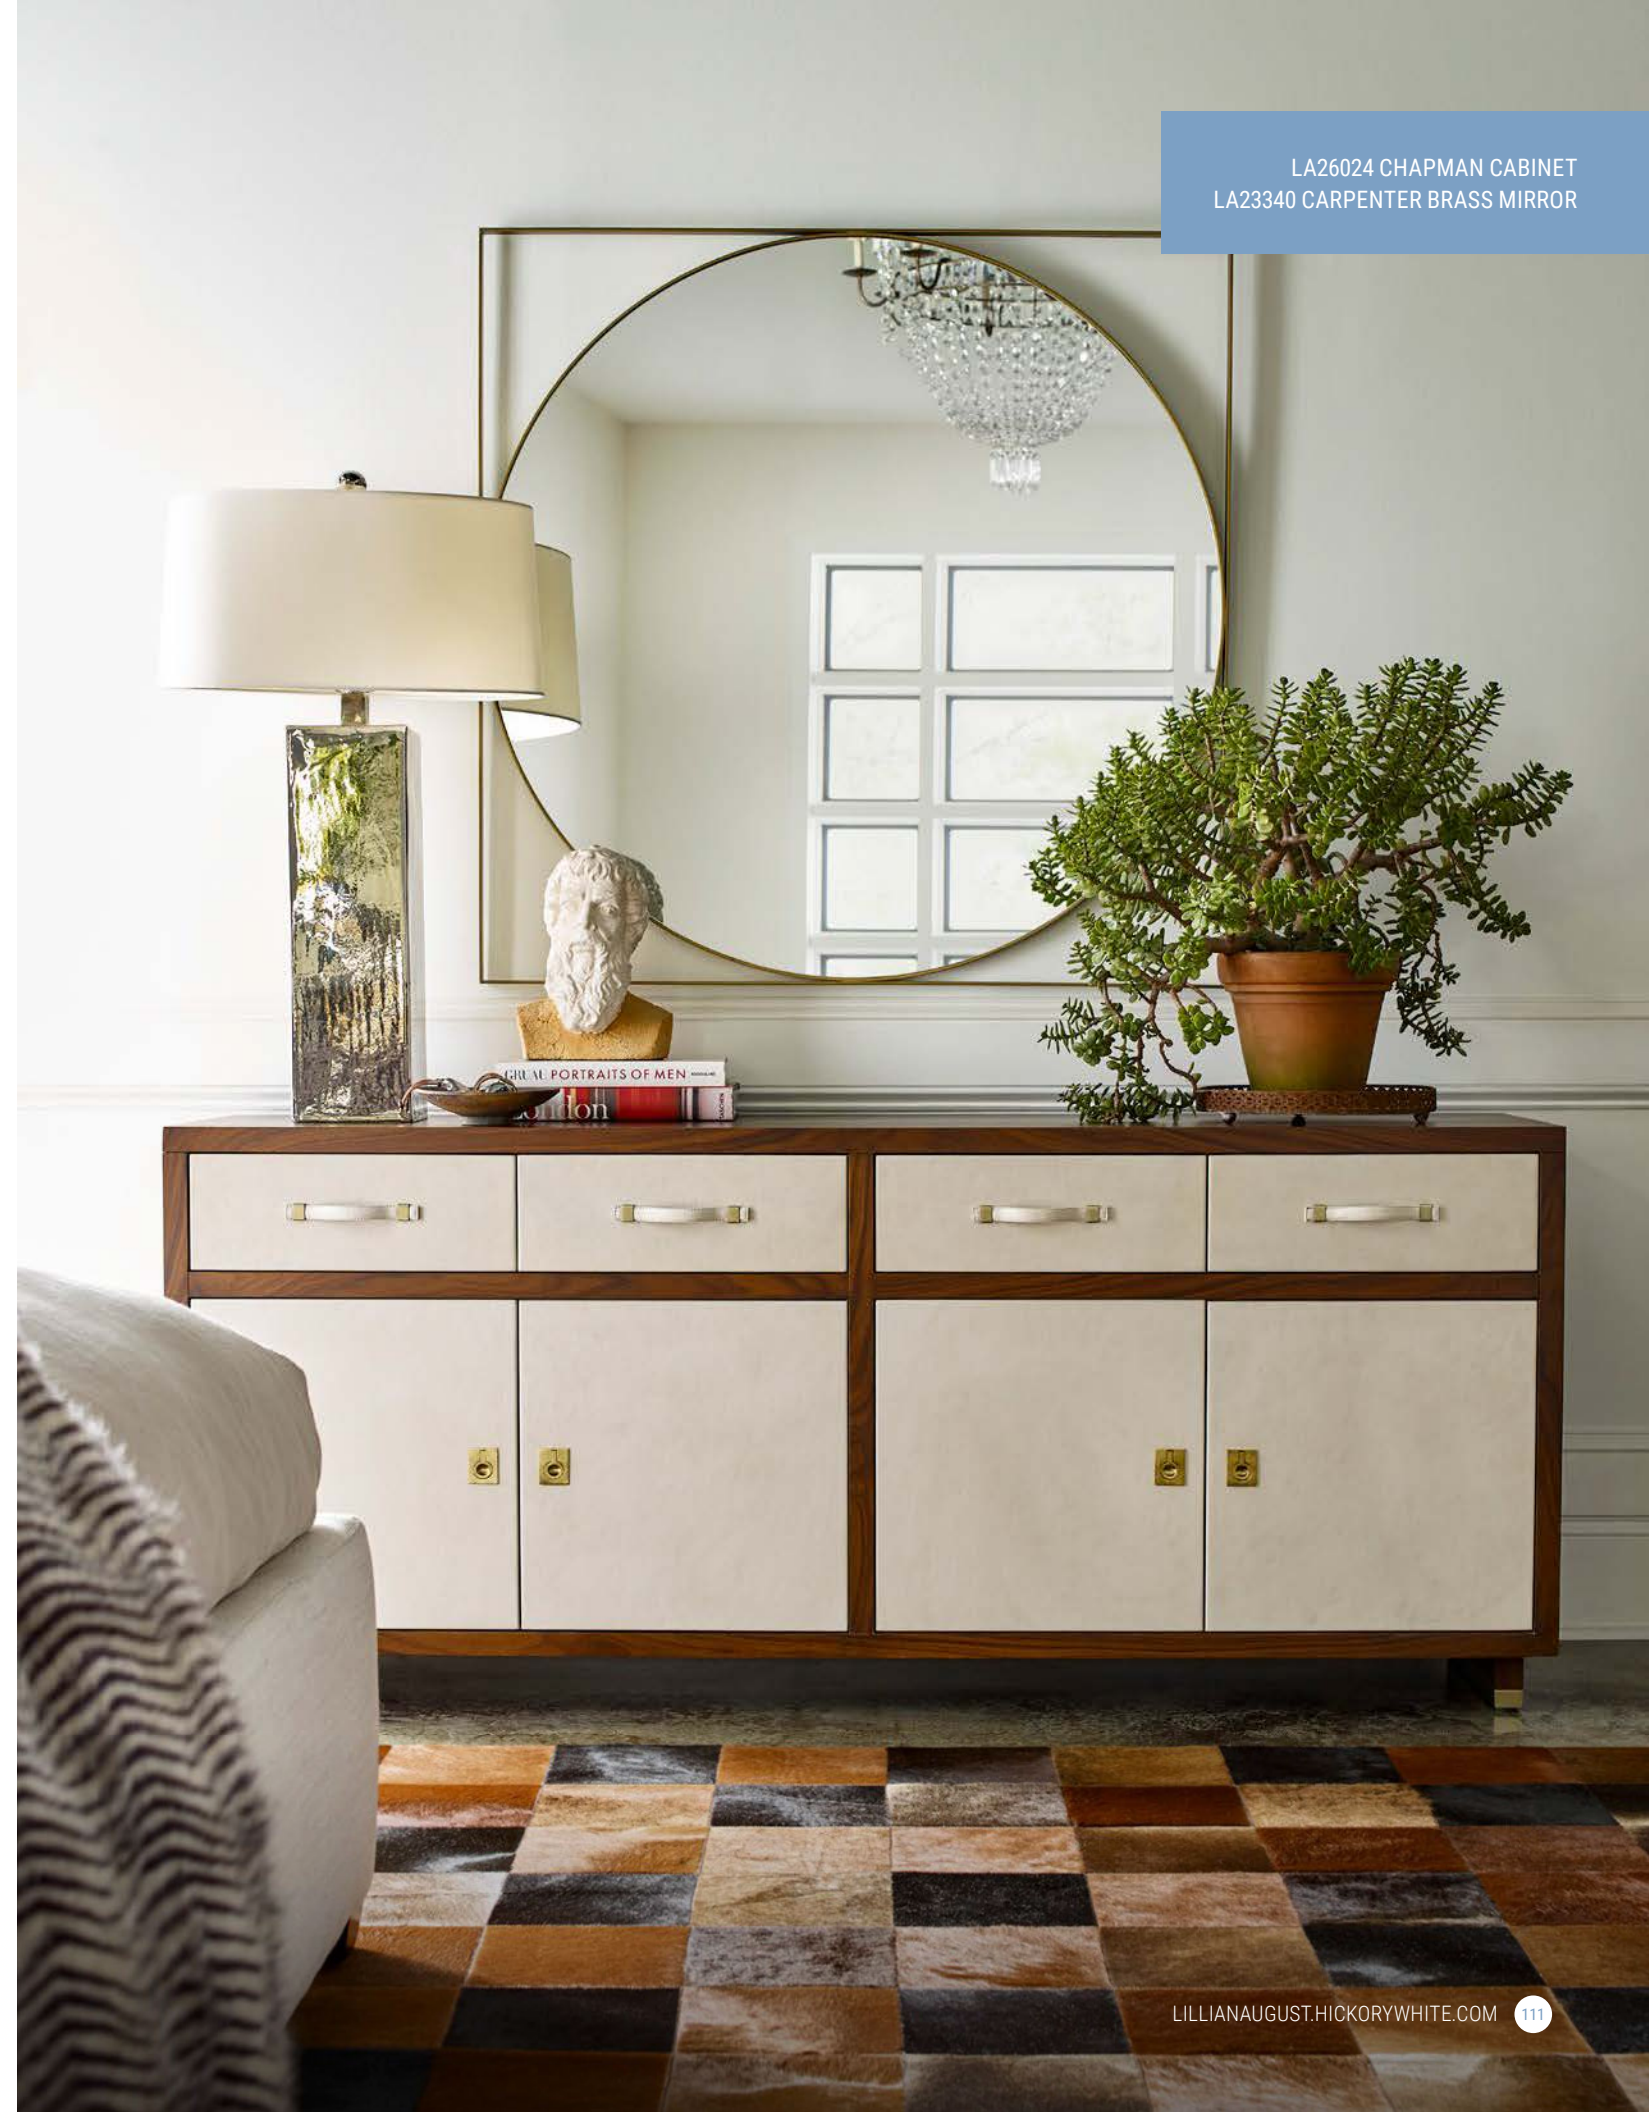

LA95342 Maddox Mirror - Gold

40DIA. 1D
Hand Carved Wooden Sunburst
Gold Finish
As Shown Only

LA23340 Carpenter Brass Mirror

42W 1D 42H
Brass Plated
As Shown Only

LA26024 CHAPMAN CABINET
LA23340 CARPENTER BRASS MIRROR