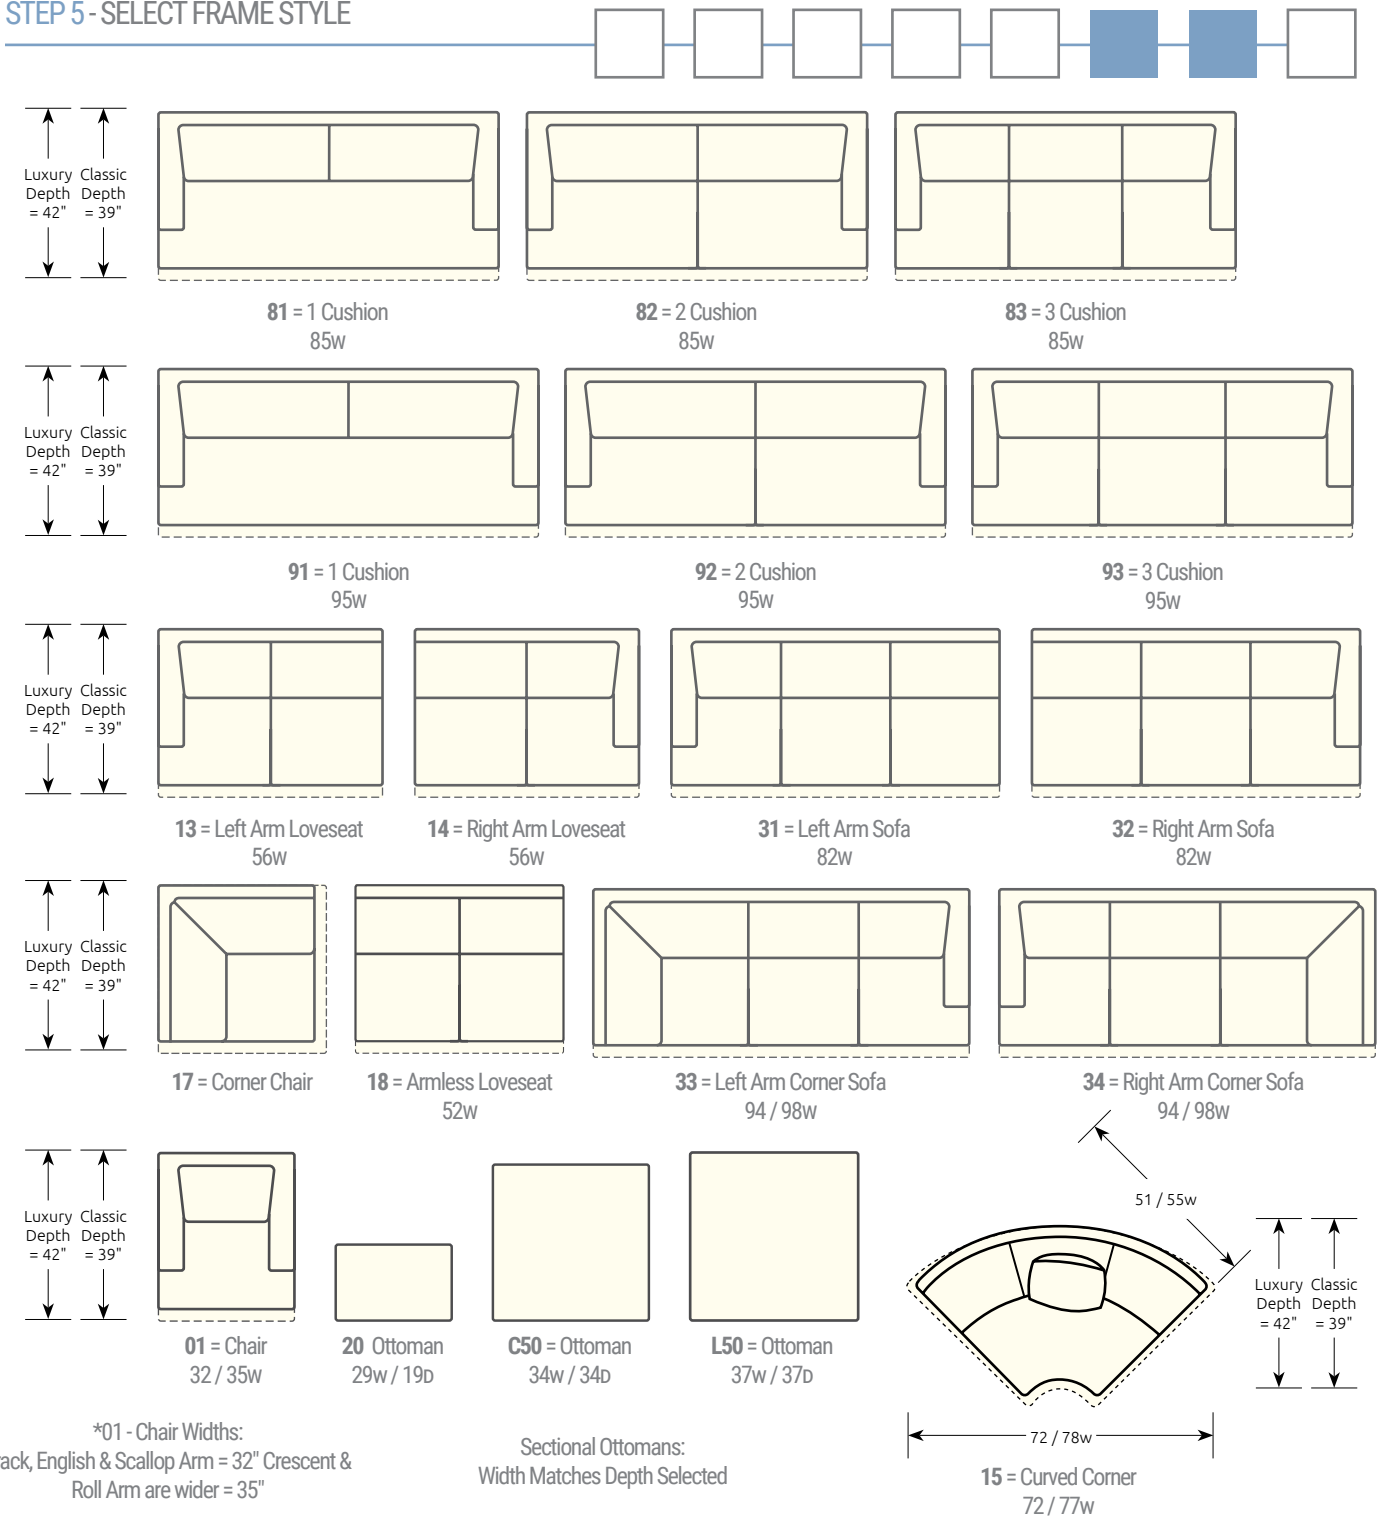

STEP 5 - SELECT FRAME STYLE

STEP 6 - SELECT BASE