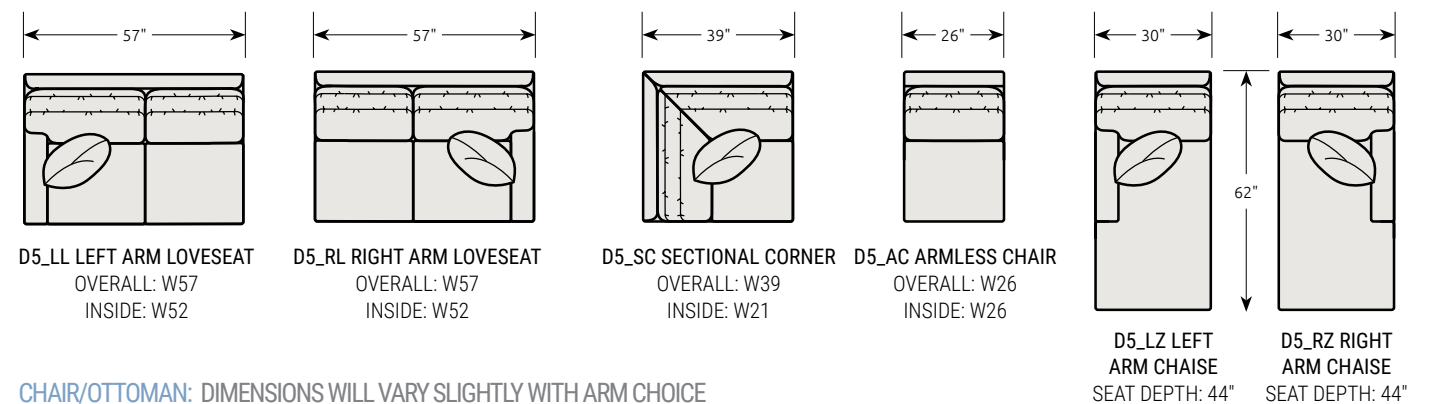

CHAIR/OTTOMAN: DIMENSIONS WILL VARY SLIGHTLY WITH ARM CHOICE