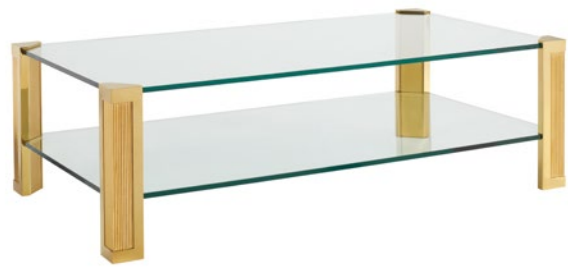

LA26311 Heath Cocktail Table

57w 32d 17h
Stainless Steel With Brass Finish On Legs
Beech Hardwood Insert With Gold Leaf Finish
Tempered Glass Shelf
As Shown Only