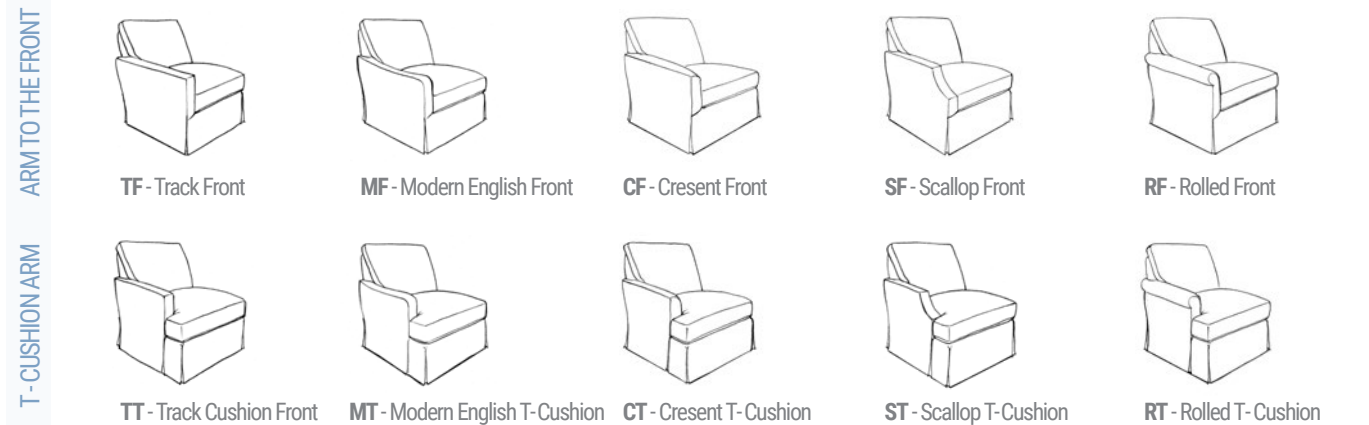

The Custom Shop at Lillian August

CUSTOM SHOP STANDARDS

Loose Pillow Back
Height: 35"
Arm Height: 25"

Seat Height: 19"
Classic Seat Depth: 22"
Luxury Seat Depth 25"

It's easy to order your own custom upholstered pieces. Just follow this illustration & fill in the appropriate box with the chosen letters.

STEP 1 - SELECT DEPTH

STEP 2 - SELECT ARM/CUSHION STYLE

STEP 3 - SELECT BACK STYLE

STEP 4 - SELECT SEAM

STEP 5 - SELECT FRAME STYLE

STEP 6 - SELECT BASE